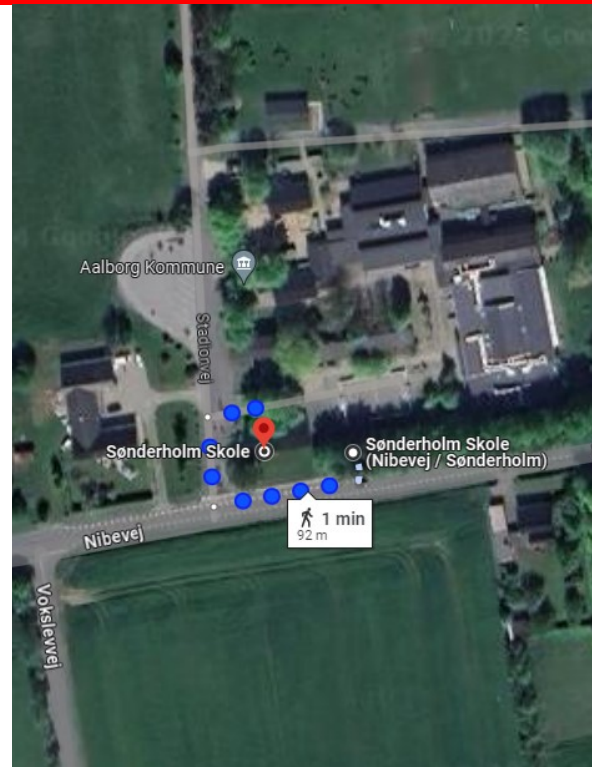

CYCLING - ROAD

Date: Wednesday, September 11

Location: Sønderholm Skole

Address: Stadionvej 2
9240 Nibe

Program

Program, rules, etc. will be published on the website:

[Cycling \(wfg2024.dk\)](http://wfg2024.dk)

Transport to venue - bus departs from

Location: Aalborg St. (Kennedy Arkaden)
Perron 11

Address: J. F. Kennedys Plads
9000 Aalborg

Details

A bus will take you from the bus station to the venue.

The bus will leave from Perron 11 from the bus station at 13:30.

Rejseplanen or Google Maps

Use the app "Rejseplanen" or Google Maps to plan your transport. The app "Rejseplanen" is available for both IOS and Android.

Games Village - Slotspladsen 4, 9000 Aalborg: Opening hours