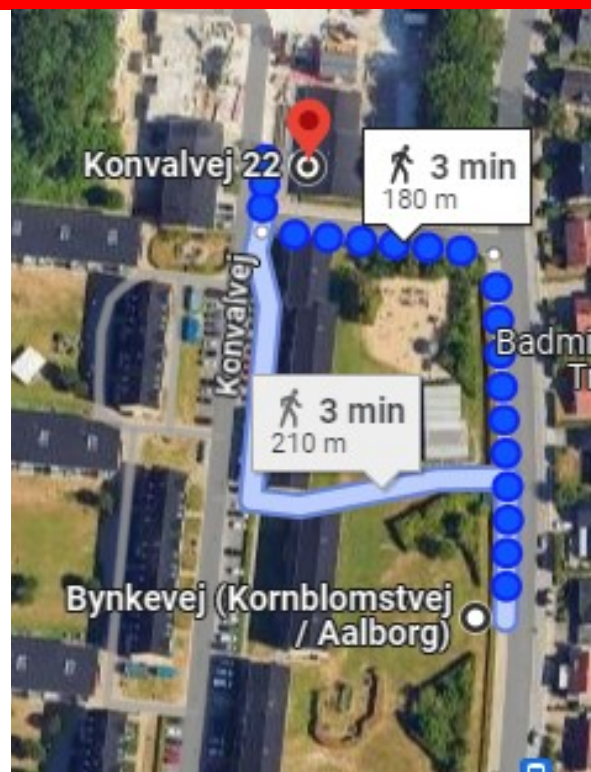

Location: Aalborg St. (Kennedy Arkaden)

Address: J. F. Kennedys Plads
9000 Aalborg

Details

Departure from

Område B

Bus number

14

Direction towards

Skelagervej

Bus stop

Bynkevej / (Kornblomstvej / Aalborg)

Walking distance from bus stop

180 meters

Rejseplanen or Google Maps

Use the app "Rejseplanen" or Google Maps to plan your transport. The app "Rejseplanen" is available for both IOS and Android.