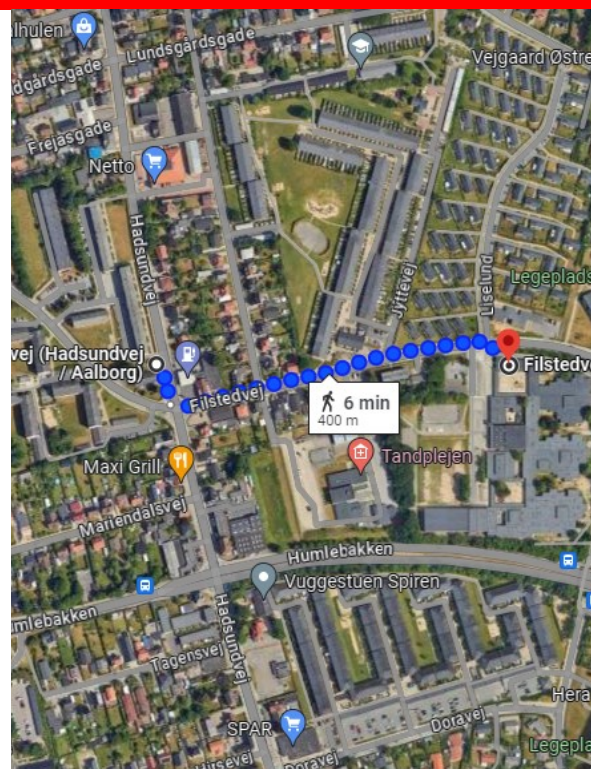

Rejseplanen or Google Maps

Use the app "Rejseplanen" or Google Maps to plan your transport. The app "Rejseplanen" is available for both IOS and Android.