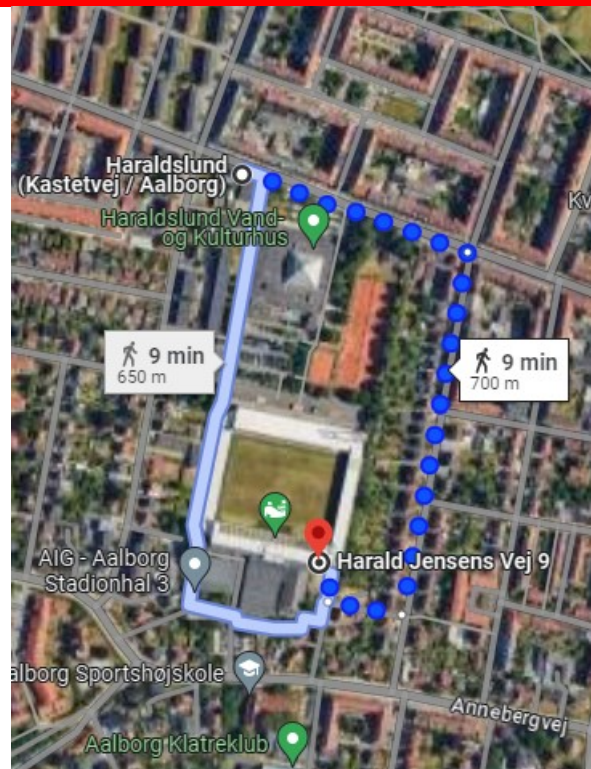

Transport to venue - bus departs from

Location: Aalborg St. (Kennedy Arkaden)

Address: J. F. Kennedys Plads
9000 Aalborg

Details

Departure from

Område A

Bus number

2

Direction towards

Væddeløbsbanen

Bus stop

Haraldslund / (Kastetvej / Aalborg)

Walking distance from bus stop

650 meters

Rejseplanen or Google Maps

Use the app "Rejseplanen" or Google Maps to plan your transport. The app "Rejseplanen" is available for both IOS and Android.